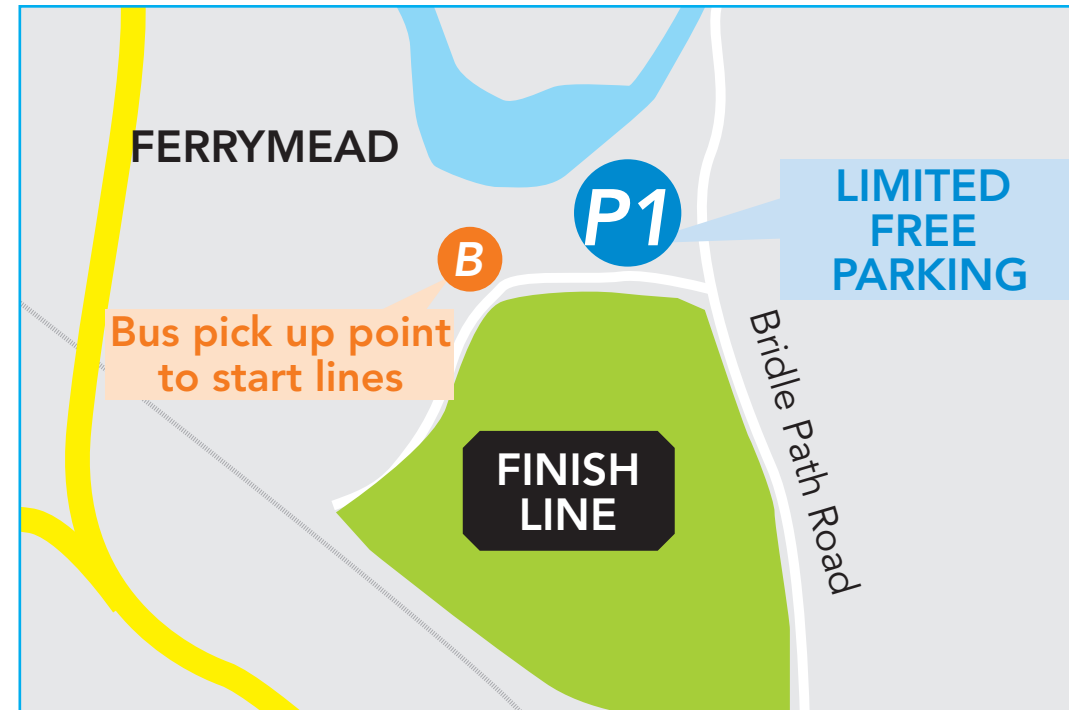

FREE PARKING

Contact: Rich Negus 021 914 565

- Parking is limited at both locations and is strictly available on a first come, first served basis.
- Parking in P2 is off road and NOT in the sealed asphalt car parks.
- If you park in P2 and require the bus service, then you will need to walk to the bus pick up point next to the finish line area (approx 20 mins)
- Signage will be placed in both car parks on the day to direct you